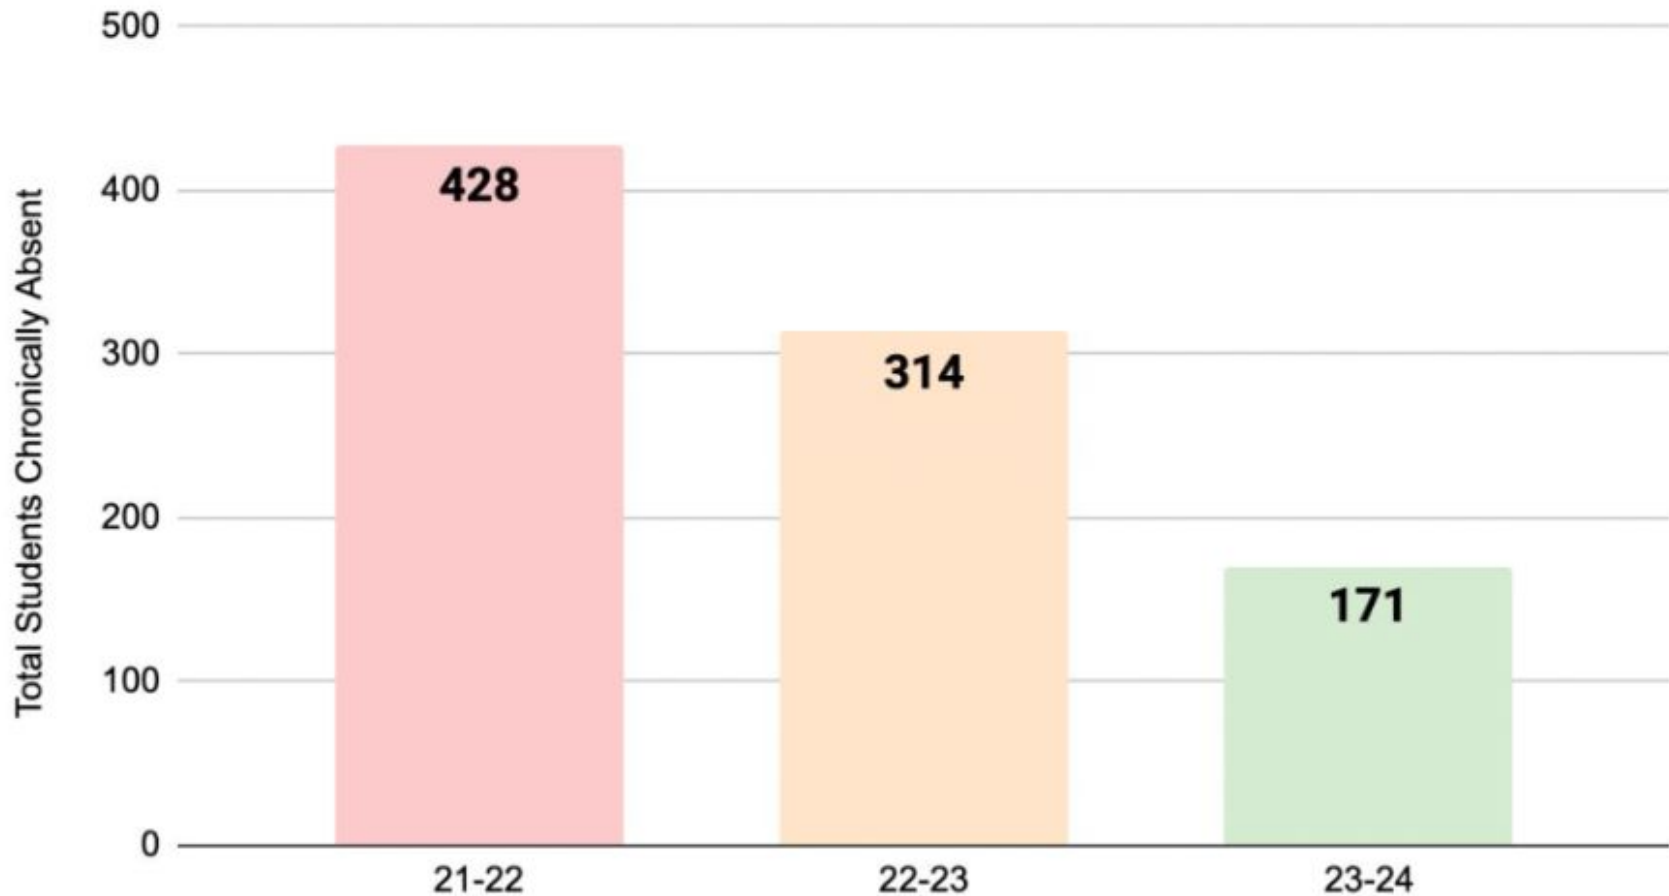

MN Legislative Student Attendance and Truancy Study Group

BARR SLIDES

Percent of Students Chronically Absent by Month 2021-Present

Total Students Chronically Absent 2021-2024

Number of American Indian Students Chronically Absent