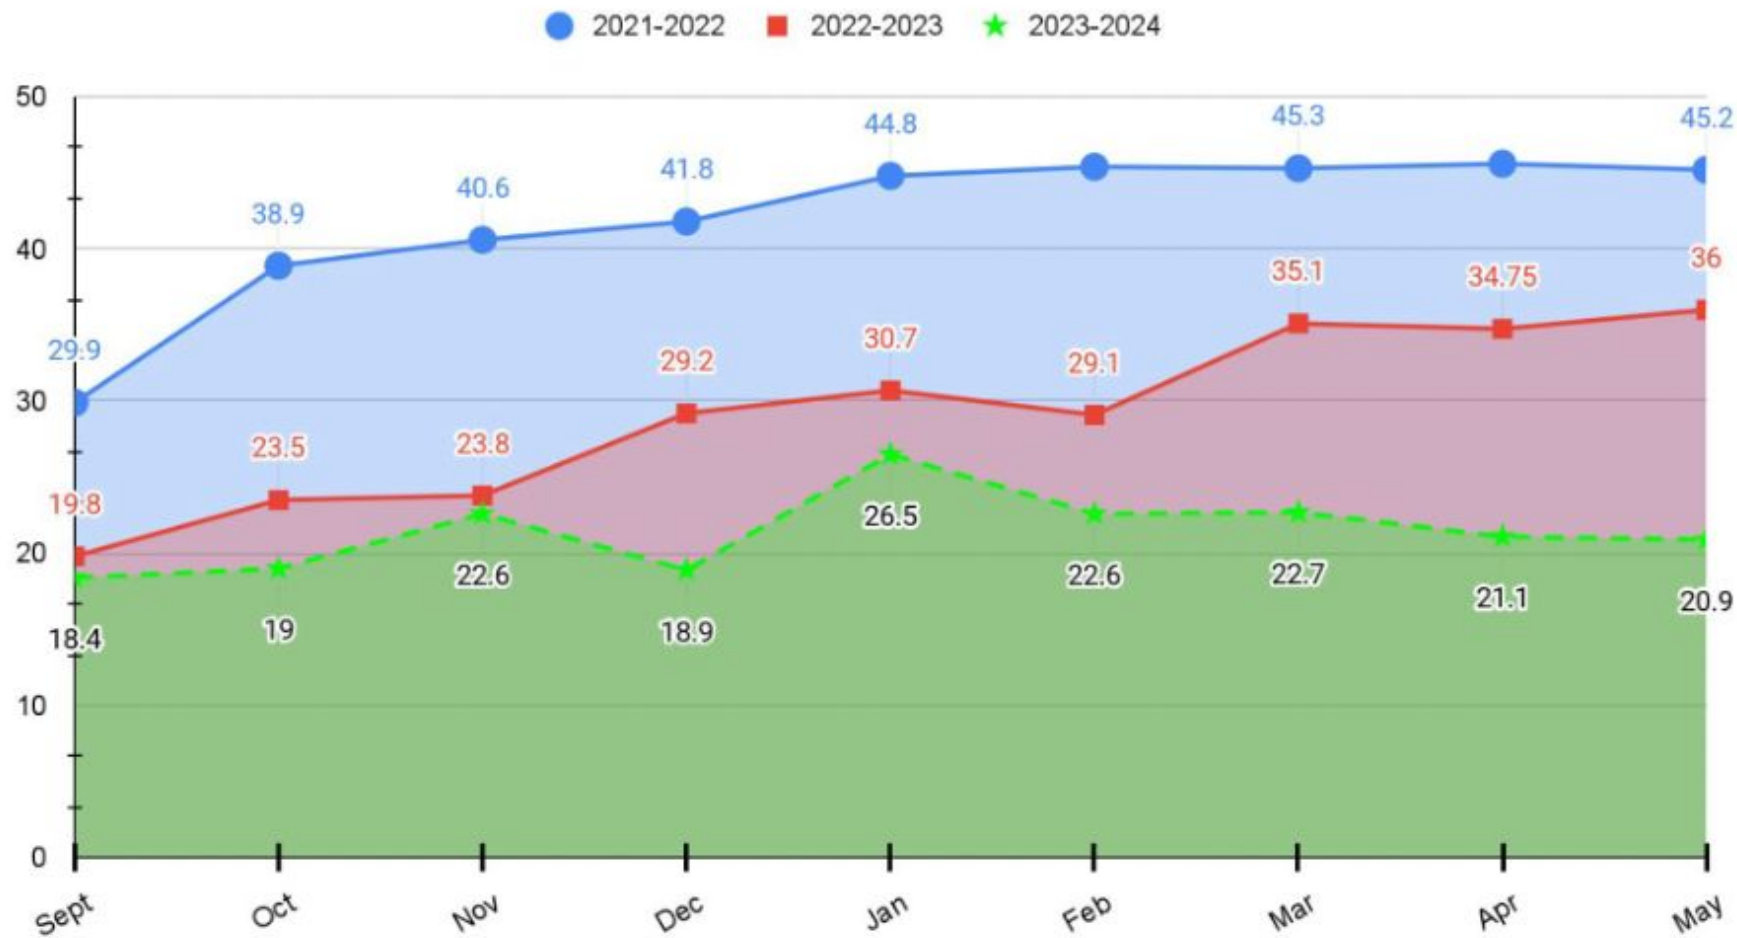

MN Legislative Student Attendance and Truancy Study Group

BARR SLIDES

Percent of Students Chronically Absent by Month 2021-Present

Total Students Chronically Absent 2021-2024

Number of American Indian Students Chronically Absent